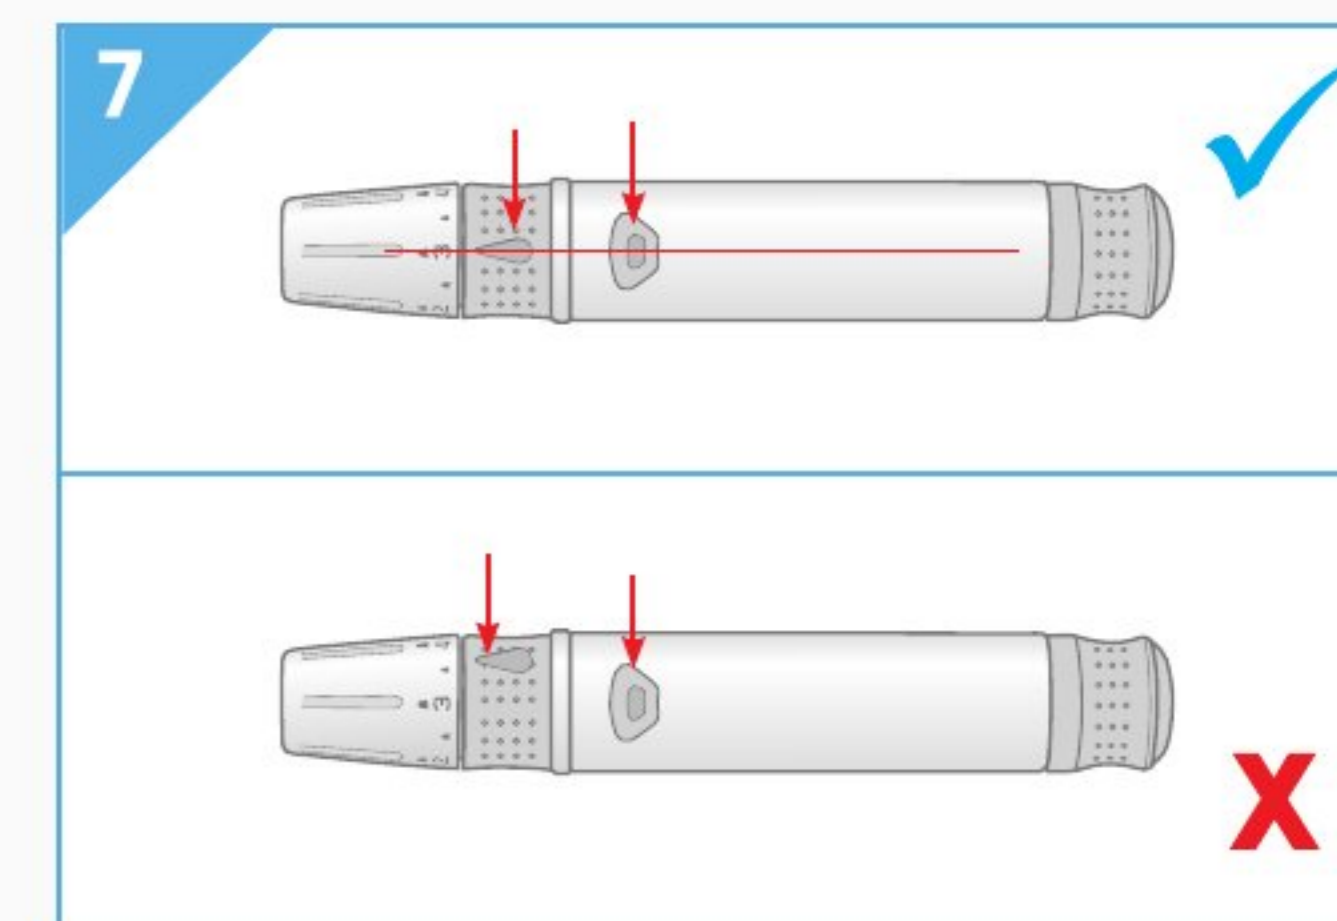

tenovi Blood Glucose Monitoring System Quick Start Guide

For more information about your device, use your phone to scan the QR code above or visit our support site at tenovi.com/01

tenovi

© 2026 Tenovi Co.
All rights reserved. Republication, duplication or modification in whole or in part is prohibited without prior written permission from Tenovi. All trademarks are owned by or licensed to Tenovi, Co. unless otherwise noted.
Revision 06.11.26