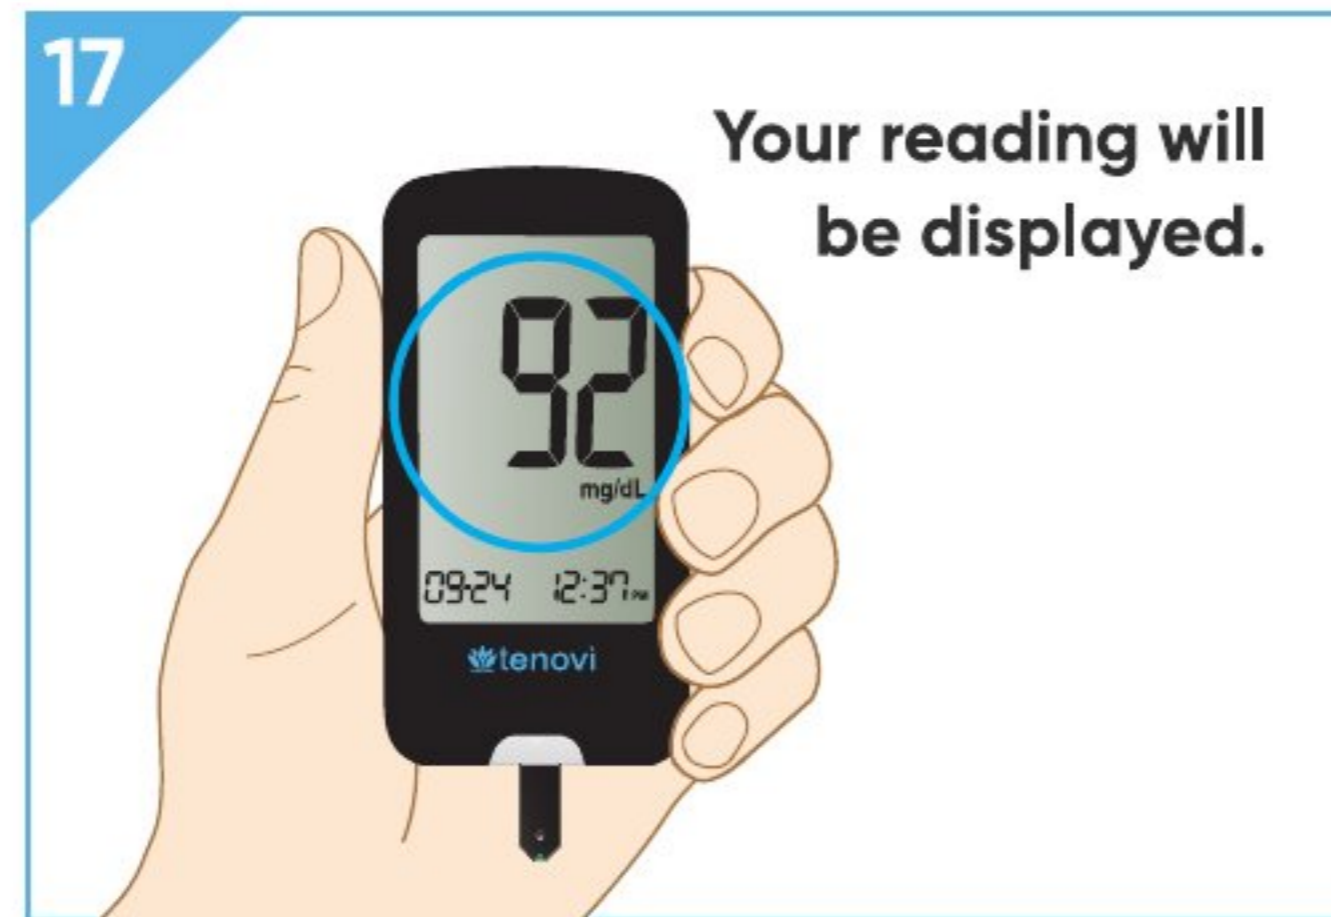

tenovi Blood Glucose Monitoring System Quick Start Guide

For more information about your device, use your phone to scan the QR code above or visit our support site at tenovi.com/01

tenovi

© 2026 Tenovi Co.
All rights reserved. Republication, duplication or modification in whole or in part is prohibited without prior written permission from Tenovi. All trademarks are owned by or licensed to Tenovi, Co. unless otherwise noted.
Revision 06.11.26