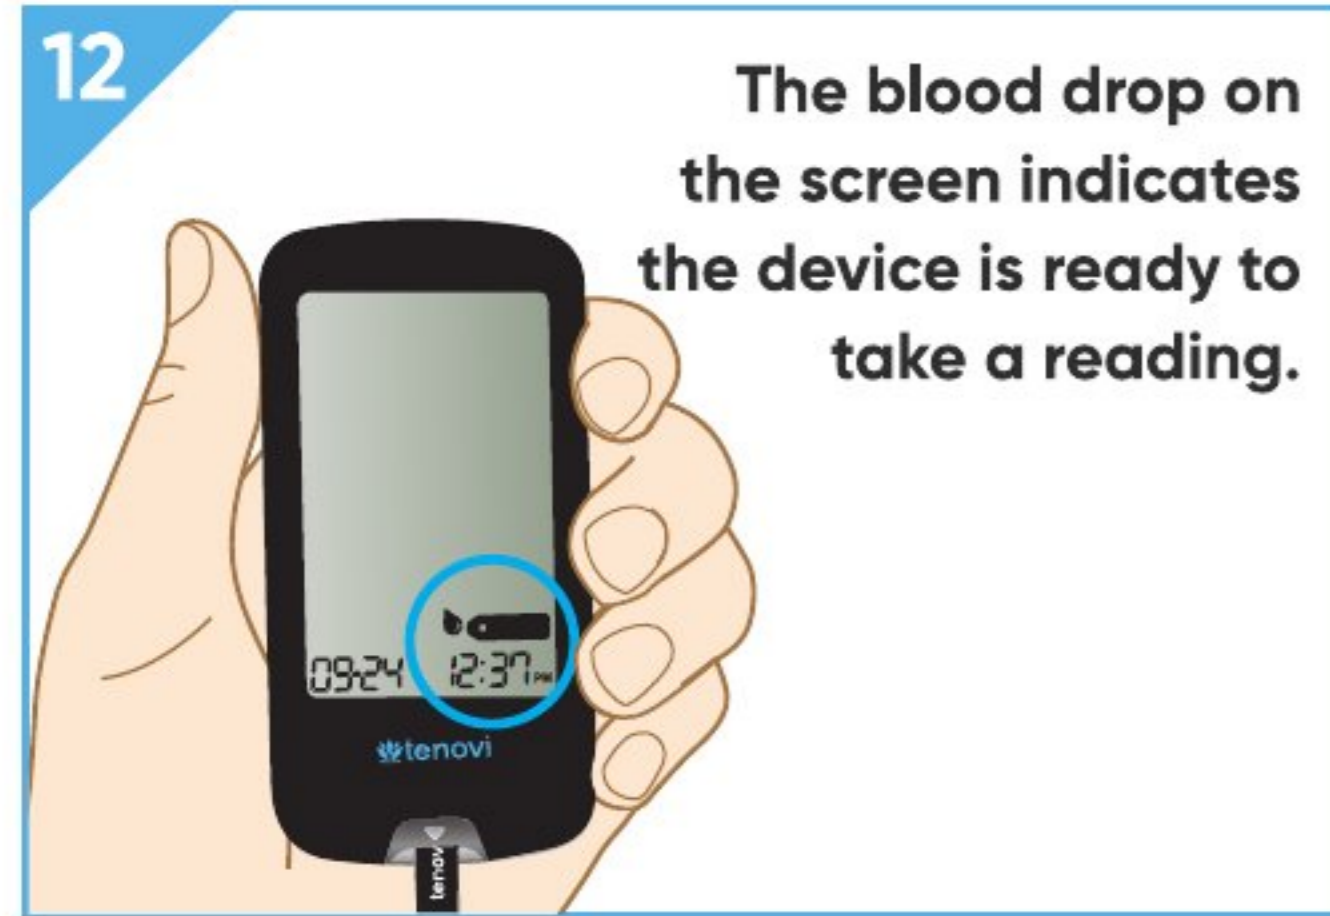

tenovi Blood Glucose Monitoring System Quick Start Guide

For more information about your device, use your phone to scan the QR code above or visit our support site at tenovi.com/01

tenovi

© 2026 Tenovi Co.
All rights reserved. Republication, duplication or modification in whole or in part is prohibited without prior written permission from Tenovi. All trademarks are owned by or licensed to Tenovi, Co. unless otherwise noted.
Revision 06.11.26